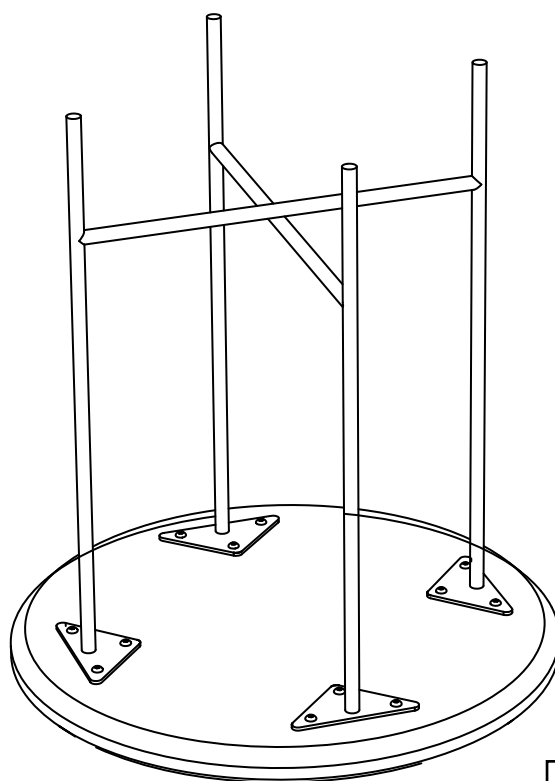

**ASSEMBLY INSTRUCTIONS**  
**Before assembling read all the instruction**

Item : NE-29096

Description : Side Table

Components:

Front

Back

0:05:00