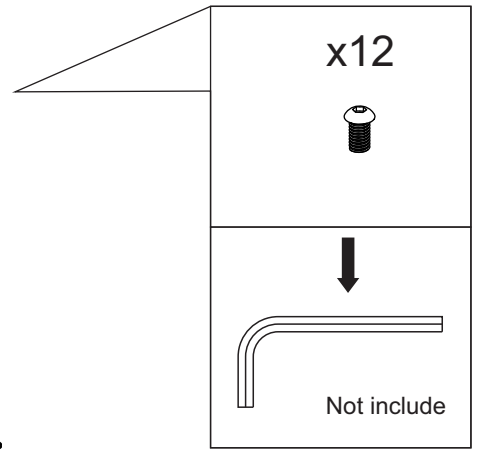

**ASSEMBLY INSTRUCTIONS**  
**Before assembling read all the instruction**

Item : NE-29096

Description : Side Table

Components:

Front

Back

0:05:00